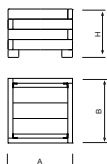

MADERA / BOIS / WOOD

UM1640/5