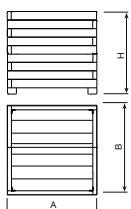

RÚSTICA

PICNIC

REF.	A	B	H
UM1640/4	1000	1000	655

MADERA / BOIS / WOOD

UM1640/1

REF.	A	B	H
UM1640/1	1800	600	450

MADERA / BOIS / WOOD

UM1640/2

REF.	A	B	H
UM1640/2	1000	500	450

MADERA / BOIS / WOOD

UM1640/5

REF.	A	B	H
UM1640/5	600	600	450

MADERA / BOIS / WOOD

UM1640/6

REF.	A	B	H
UM1640/6	1000	1000	1000