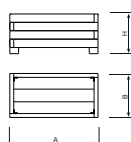

RÚSTICA

PICNIC

REF.	A	B	H
UM1640/4	1000	1000	655

MADERA / BOIS / WOOD

UM1640/1

REF.	A	B	H
UM1640/1	1800	600	450

MADERA / BOIS / WOOD

UM1640/2