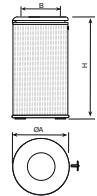

REF.	A	B	H	H1
PA606	Ø550	Ø440	920	540

ALTAMIRA

PA610

Juan Navarro Baldeweg © © BENITO URBAN

60L.