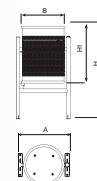

REF.	A	B	H	H1
PA600C	470	Ø375	885	540

REF.	A	B	H	H1
PA600G	540	Ø435	885	540